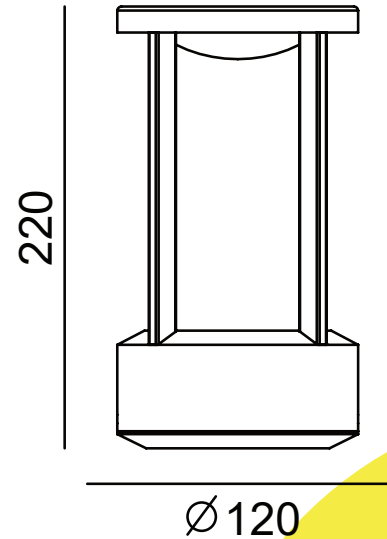

OUTDOOR LIGHT WALL LAMP

TECHNICAL SHEET
KL-OD0057

KEYLIGHT

SPAIN
PRODUCTOS DE ILUMINACION

FEATURES

- 220-240V
- CE ROHS Certified
- Silicon-rubber gasket
- Die-cast aluminium Body
- Powder-coated with pretreatment for outdoor use
- 3-years warranty

SPECIFICATIONS

Product Code	KL-OD0057
Power	13W
Input	220-240V
Luminous flux	800 lm
Color Temperature	2700k-6500k
Beam Angle	120°
Power factor	≥0.85
CRI	80
Finishing Colors	White/Silver Grey/Dark Grey/Black
LED Type	SMD
IP Rating	IP65 Class 1
Size	220mm*Ø120mm
Warranty	3 years